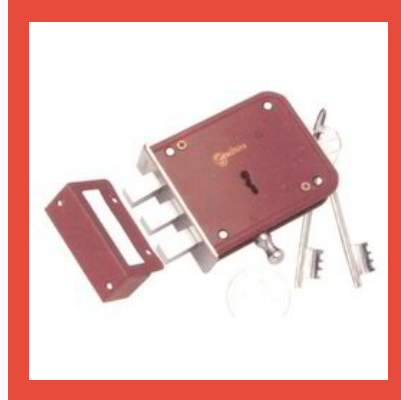

## DEAD LOCKS

Solid Round Padlock

Shutter Lock

Long Shackle Padlock

25 Mm Dx Ent Sliding Door Lock

# ULTRA TECHNOLOGY LOCK

Cabinet Locks

Glass Lock

Pad Lock

Pin Cylindrical Mortise Lock

# SHUTTER LOCKS

SS Inter Lock

Two In One Door Lock

Door Hardware

Pin Cylinder Center Shutter Lock